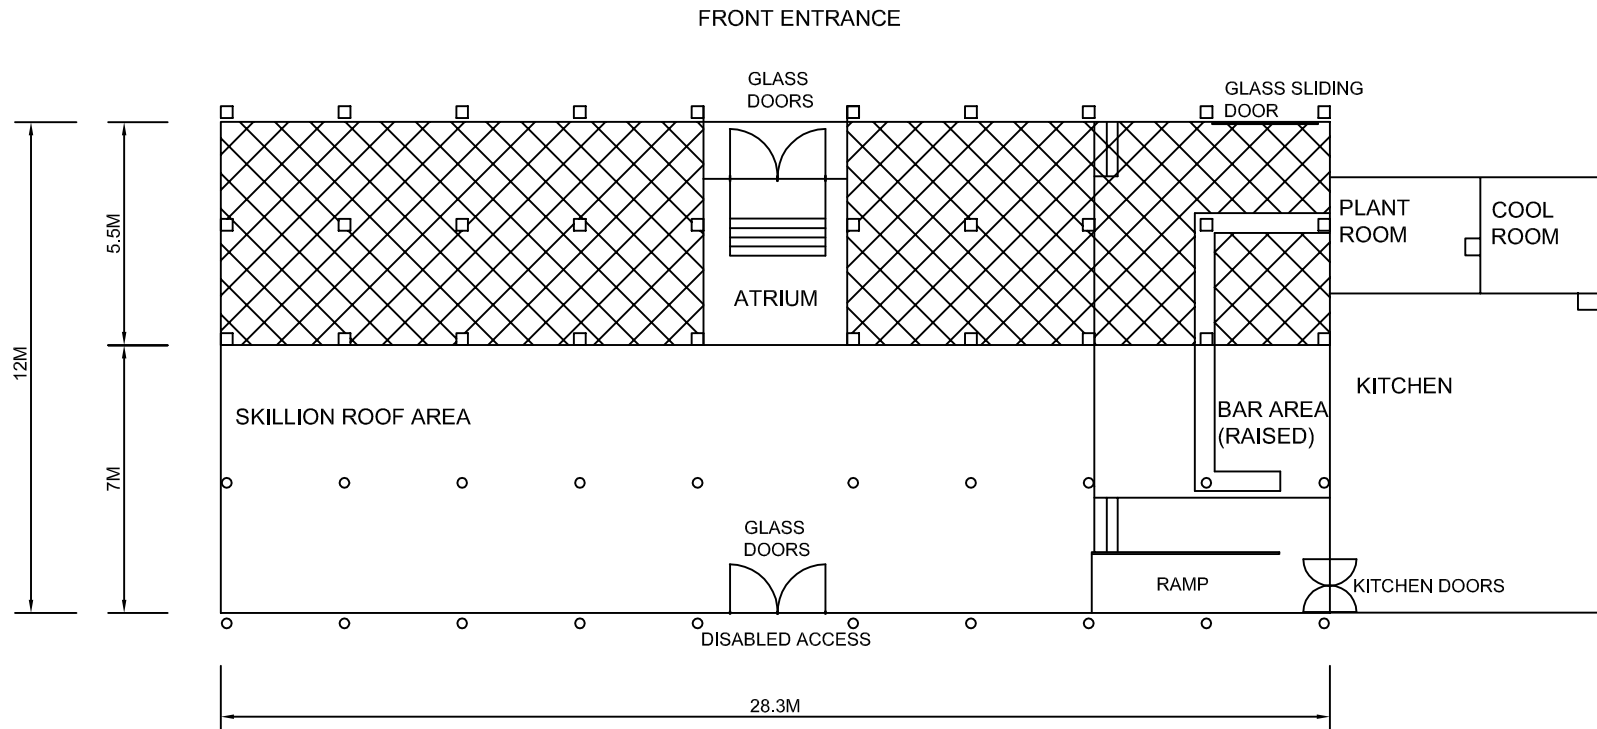

GRANARY FUNCTION ROOM BELGENNY FARM CAMDEN

HATCHED AREA INDICATES
MEZZANINE LEVEL

- ROUND POST
- SQUARE POST

TOTAL ROOM AREA APPROXIMATELY 340 SQUARE M (INCLUDING BAR AREA)
DRAWING IS A REPRESENTATION ONLY & IS NOT TO SCALE